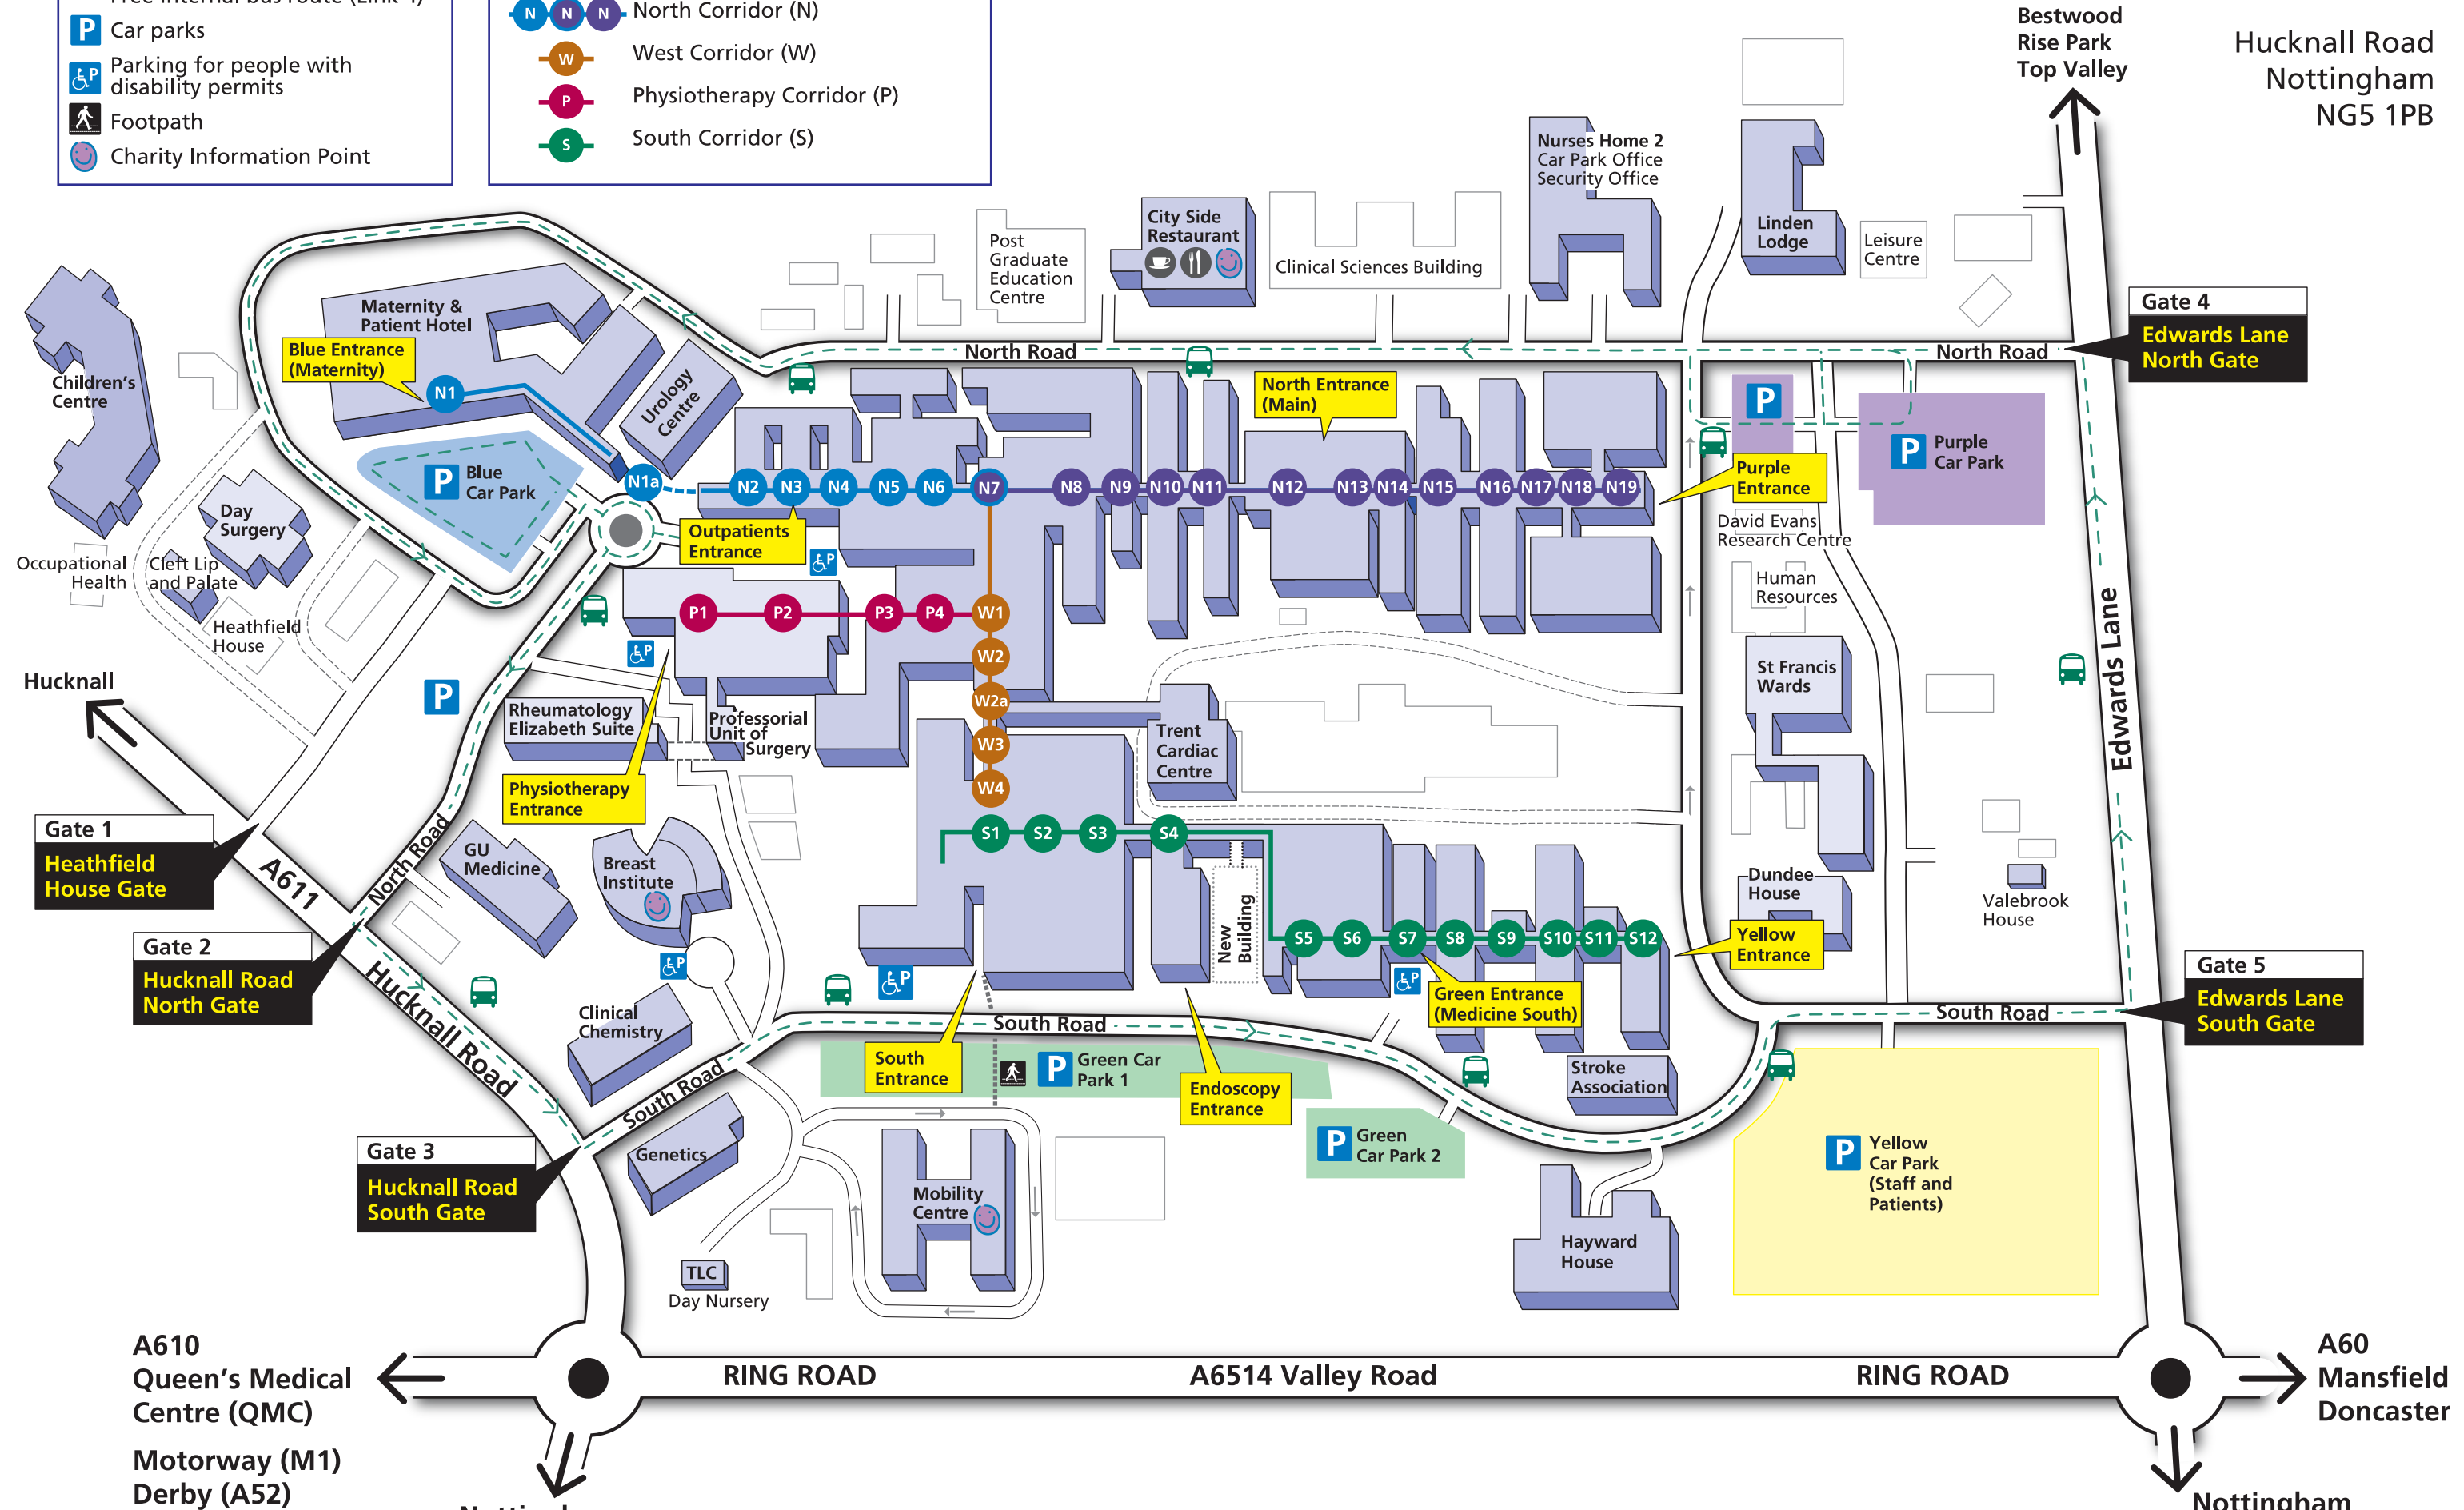

Hucknall Road
Nottingham
NG5 1PB

Key to Map Symbols

-  Nottingham City Transport & free internal bus stop
-  Free internal bus route (Link 4)
-  Car parks
-  Parking for people with disability permits
-  Footpath
-  Charity Information Point

Key to Junction Numbers

You need to find the Junction Number your destination is located at, then follow the signs.

-  North Corridor (N)
-  West Corridor (W)
-  Physiotherapy Corridor (P)
-  South Corridor (S)

A610
Queen's Medical Centre (QMC)
Motorway (M1)
Derby (A52)

Nottingham
City Centre

Nottingham
City Centre

A60
Mansfield
Doncaster